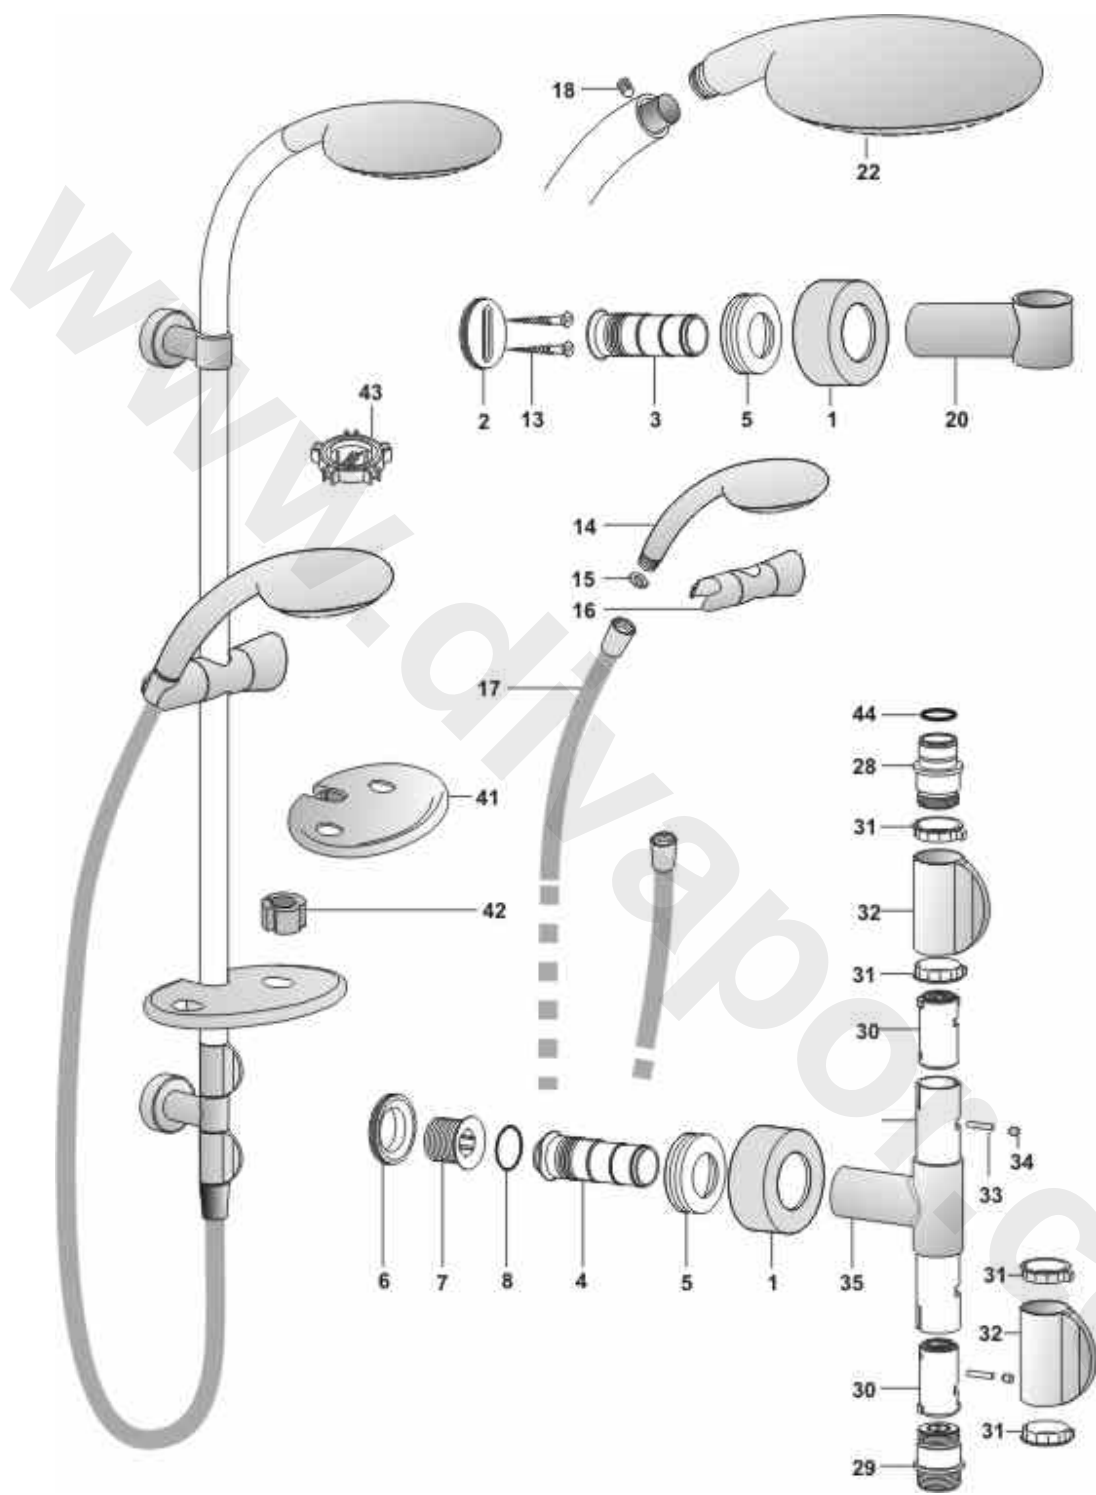

TREVI

MOONSHADOW

L6811 Shower kit - ILV

L6839AA ILV Shower Kit complete with Ascari Central Therm Valve

www.divapor.com

Ref.	Description	D Part No.	Old Part No.
1	Escutcheon	E960476AA	
2	Slotted screw plate	E960477NU	
3	Mounting spigot	E960478NU	
4	Connection spigot	E960479NU	
5	Clamping ring	E960480NU	
6	Connecting ring	E960481NU	
7	Connecting nipple	E960482NU	
8	O-ring 15,5x2,62	E960483NU	
13	Screws - TPS+ 5X60	E960487NU	
14	Handspray - clean	E960488AA	
14	Handspray - LOW PRESSURE	E960489AA	
14	Handspray - HIGH PRESSURE	E960490AA	
15	rubber washer	E960491NU	
16	Slide bar clamp	E960492AA	
17	Flexible shower hose CM. 135	E960494AA	
18	Grub screw M4 x 5mm	E960495NU	
20	Mounting Tee	E960497AA	
22	Spray head - overhaed	E960499AA	
28	Upper locking nipple	A922088AA	
29	Outlet locking nipple	A922089AA	
30	ILV CD Cartridge	E960566NU	
31	Plastic ring	A916758AA	
32	ILV handle	A960941NU	
33	ILV operating pin	A960940NU	
34	Pin cap	-	
35	Double ILV Tee body A922087AA	E960510AA	
41	Soap dish	E960511AA	
42	Soap dish split mounting bush	E960512NU	
43	Handspray key 3F	A960942NU	
44	Upper nipple o-ring		